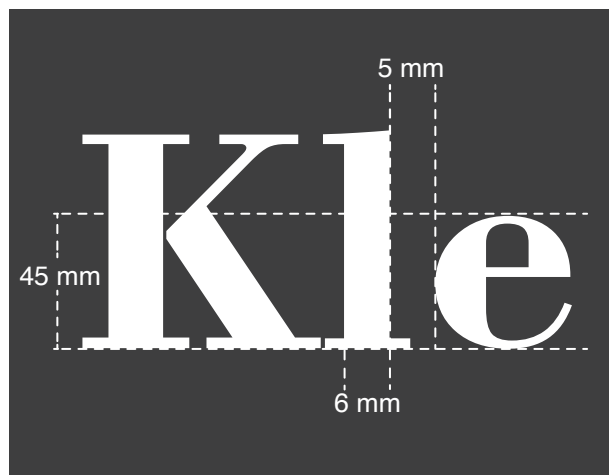

Scripts & Serif Fonts

Minimum Line Thickness

Light Backgrounds

All line thicknesses must be kept above a minimum of 5 mm or more.

5 mm

Dark Backgrounds

All line thicknesses must be kept above a minimum of 6 mm or more.

6 mm