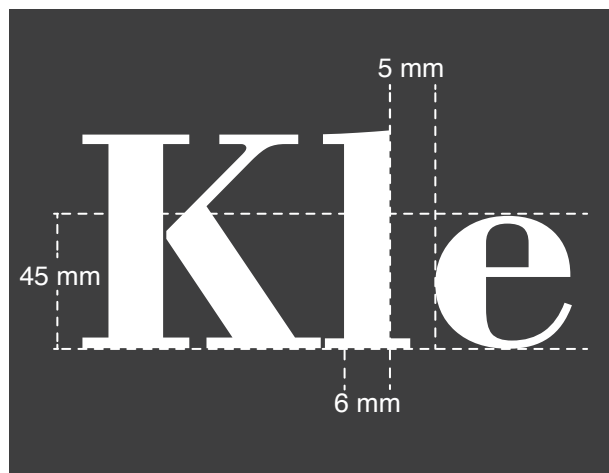

DESIGN GUIDELINES

Entrémattor - High-Twist nylon

Artwork Specification

- File types: JPEG, TIFF, BMP, PSD or PNG
- Vector graphics: EPS, CDR, AI or PDF
- Design artwork should be set up at actual size at a 1:1 scale

Sans-Serif Fonts

Scripts & Serif Fonts

White letters on a dark background

Sans-Serif Fonts

Scripts & Serif Fonts

Minimum Line Thickness

Light Backgrounds

All line thicknesses must be kept above a minimum of 5 mm or more.