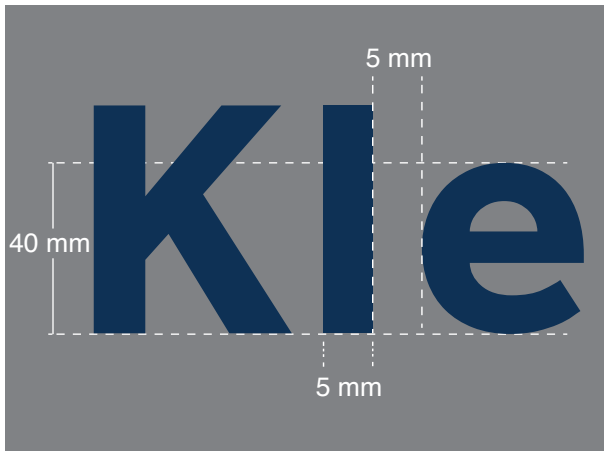

Minimum Text Size

Coloured letters

Sans-Serif Fonts