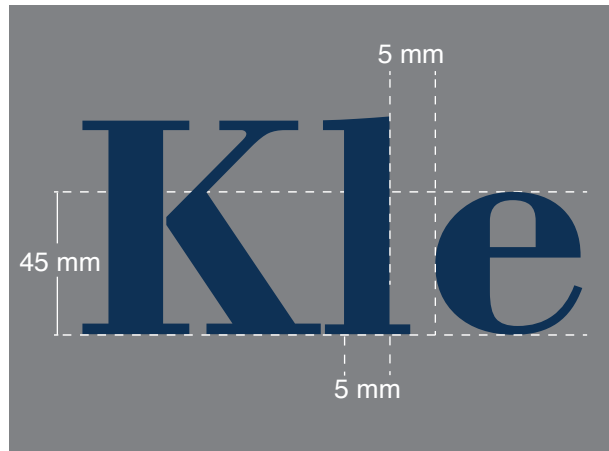

Scripts & Serif Fonts