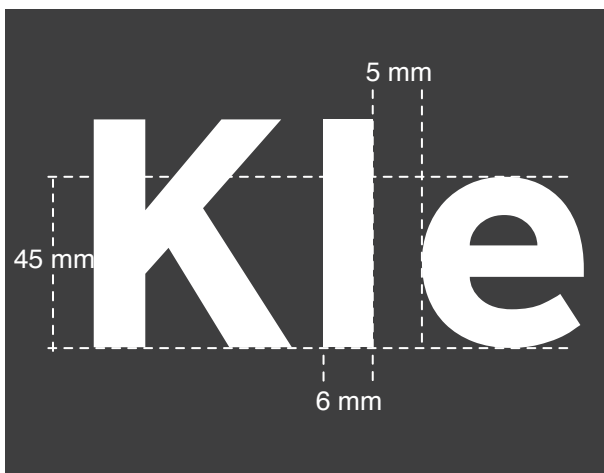

White letters on a dark background

Sans-Serif Fonts